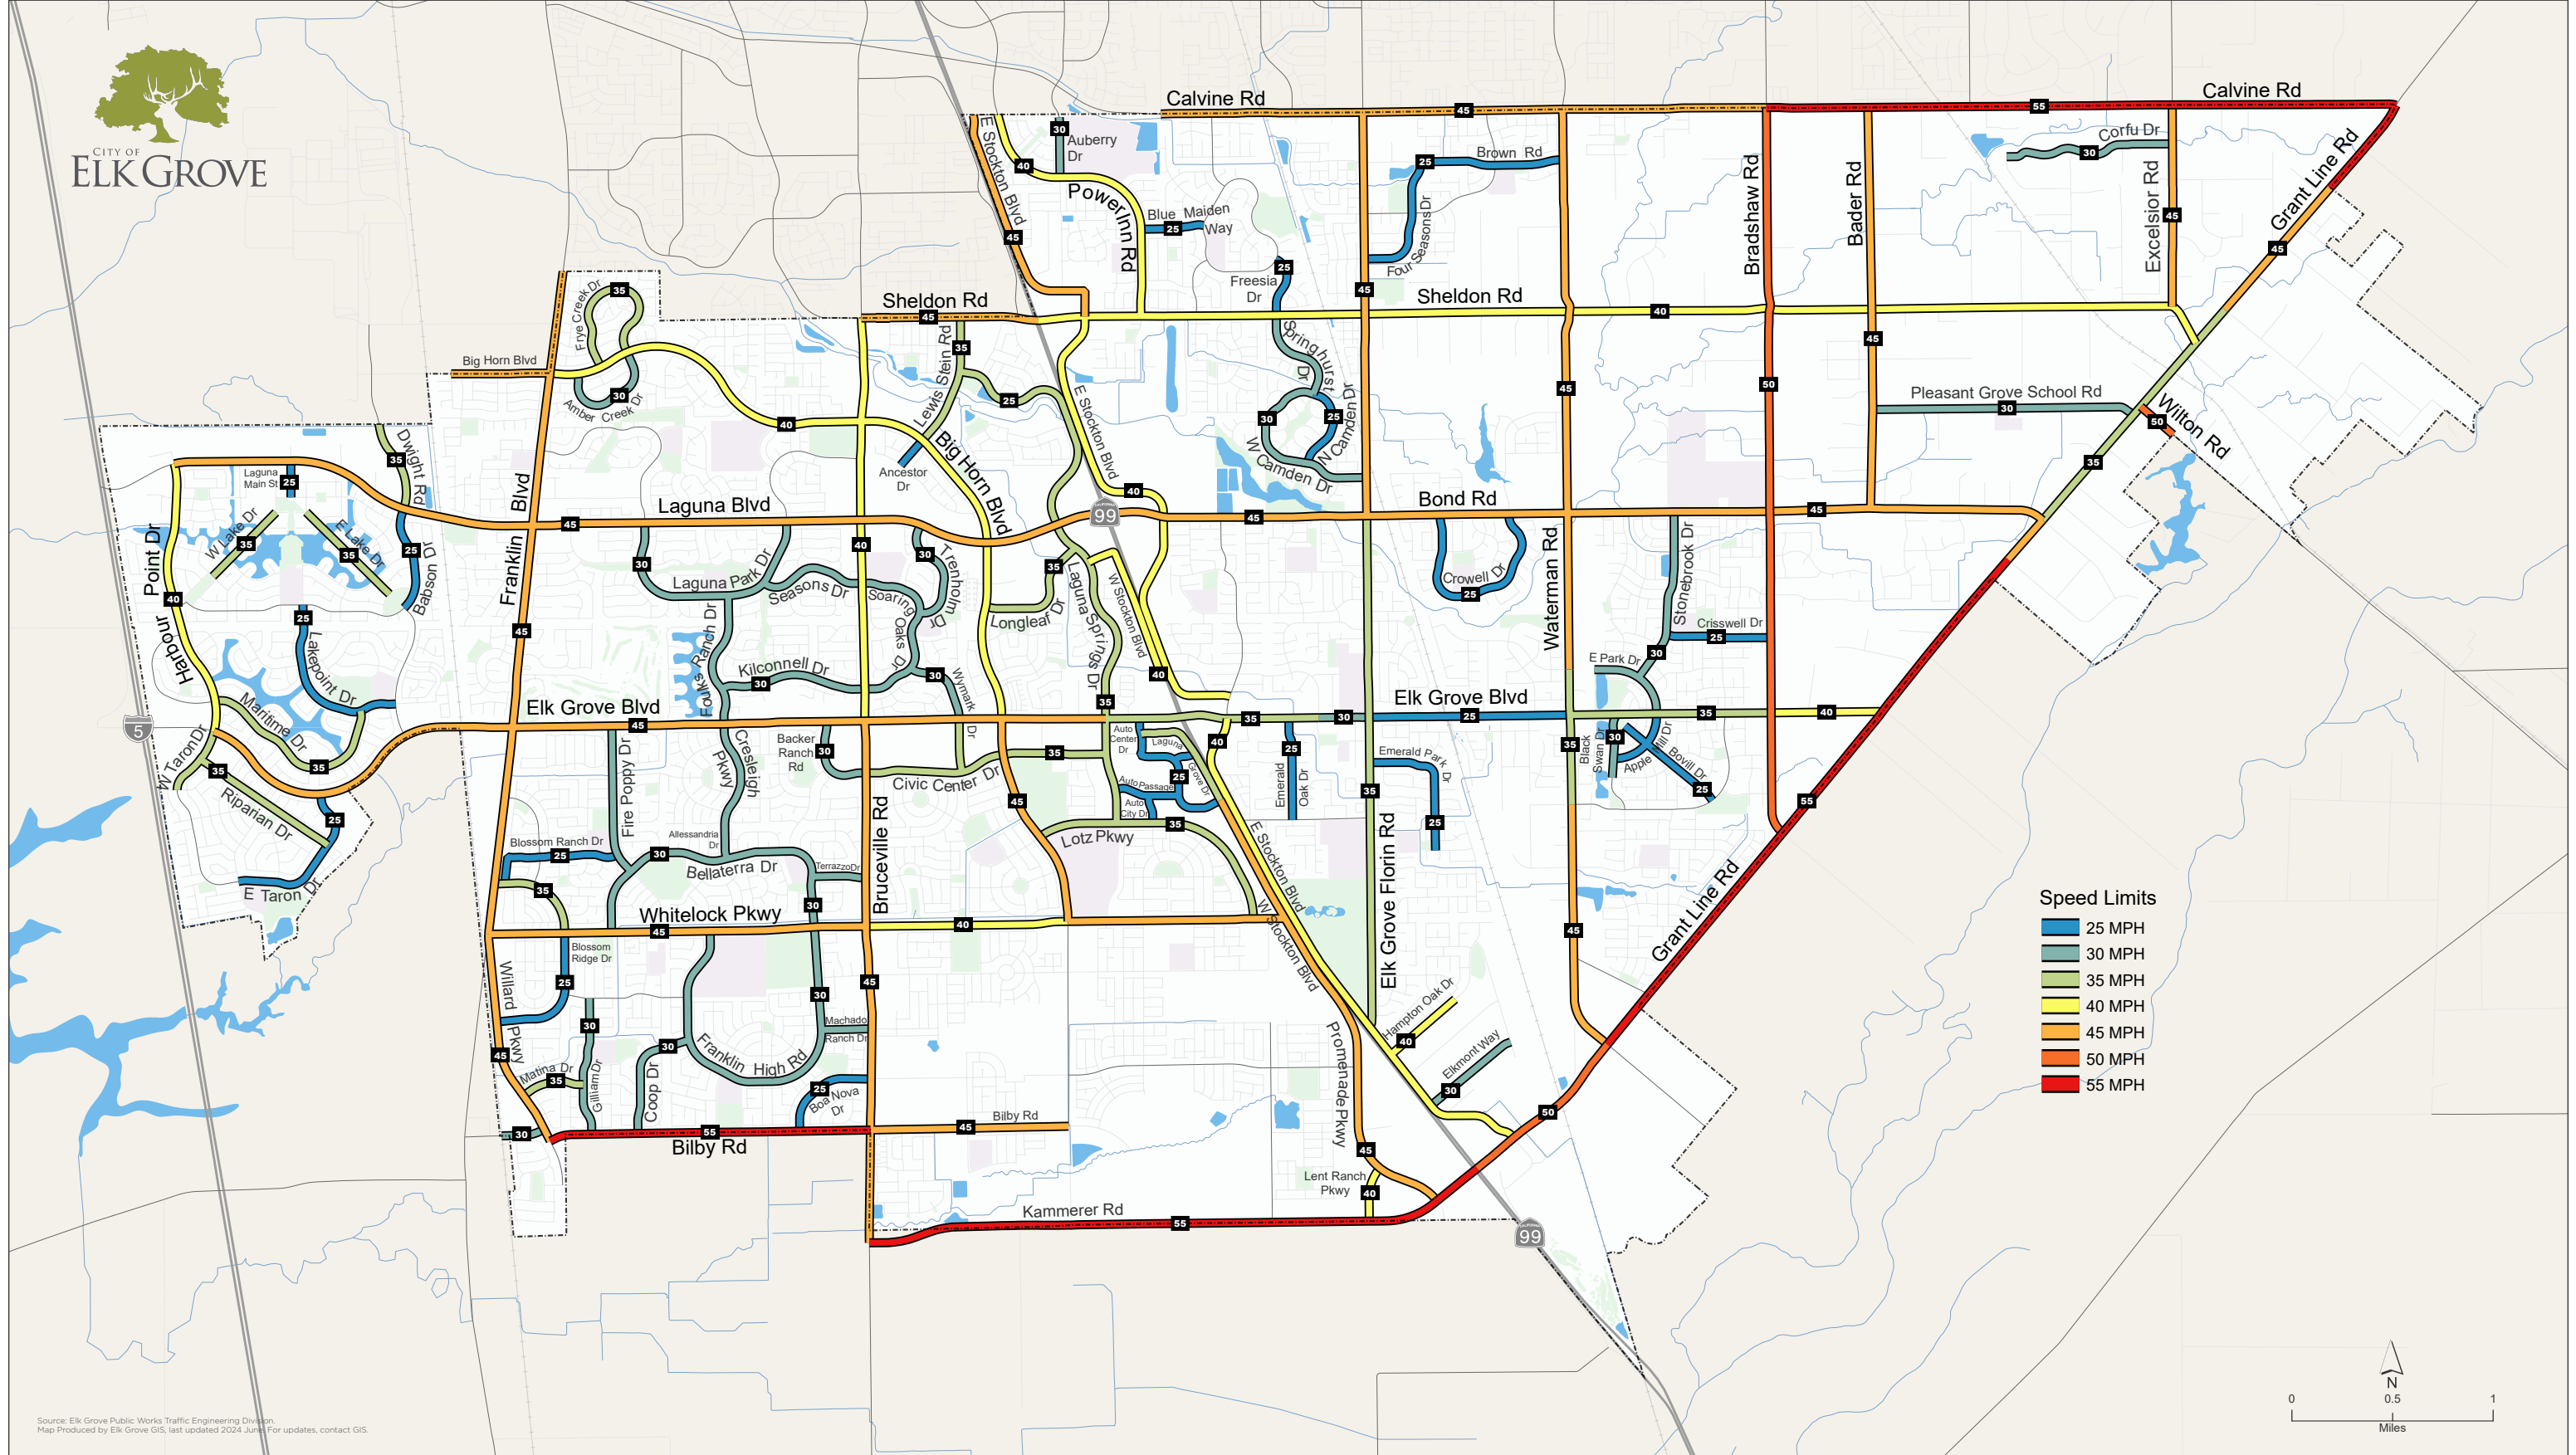

City of Elk Grove Speed Limits

Speed Limits

- 25 MPH
- 30 MPH
- 35 MPH
- 40 MPH
- 45 MPH
- 50 MPH
- 55 MPH