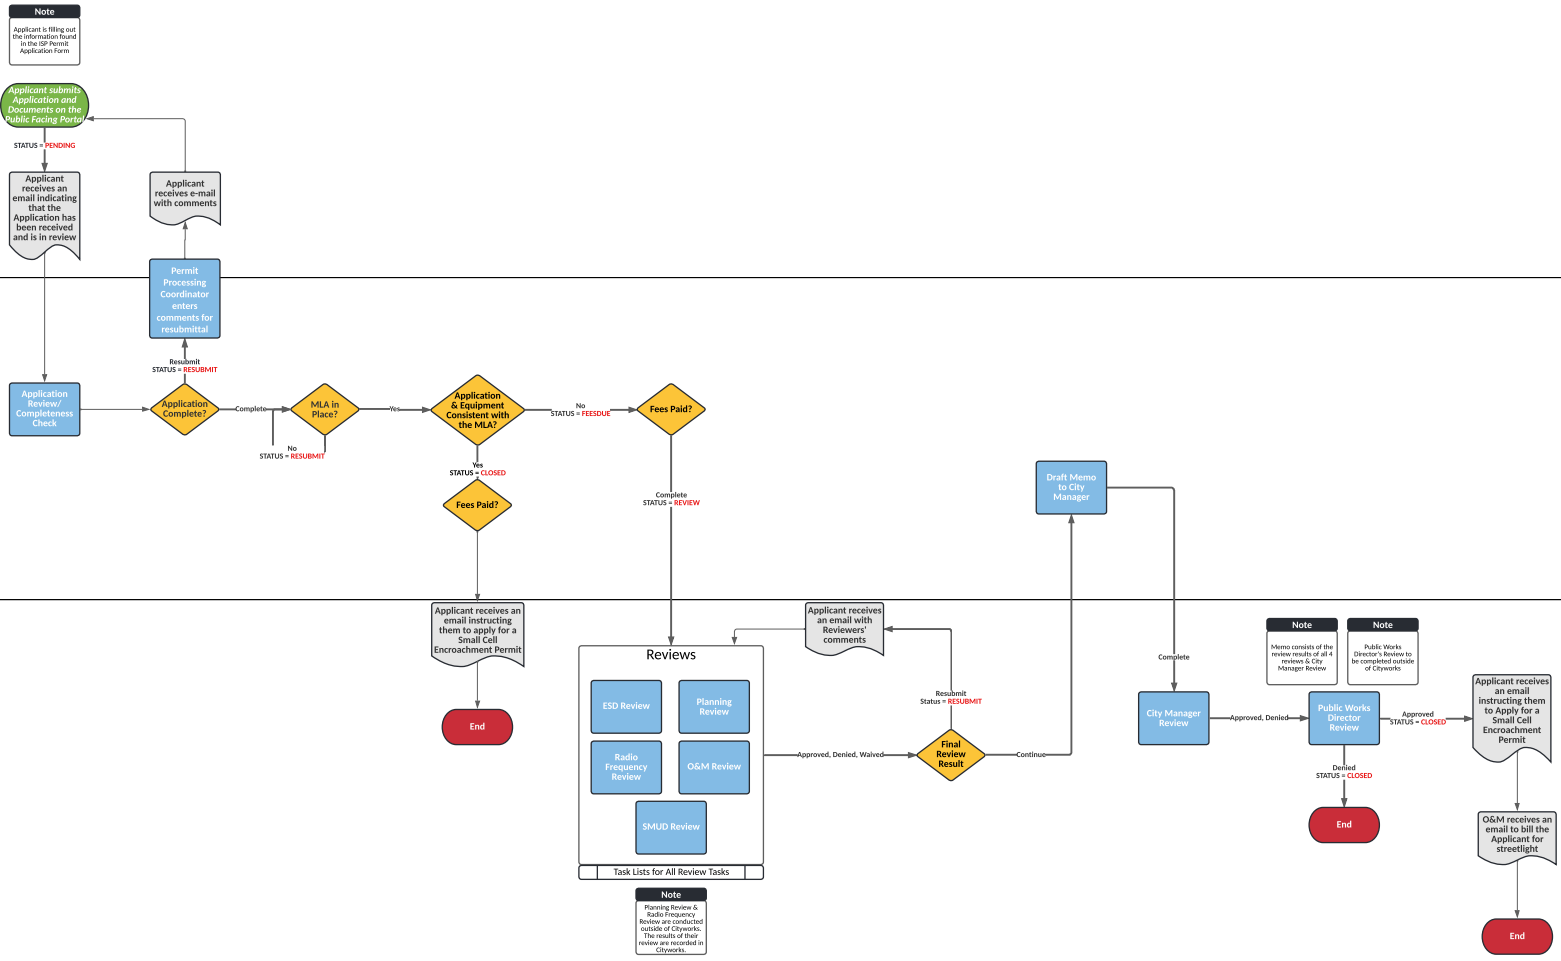

Applicant/Customer

Public Works Office

Review Team