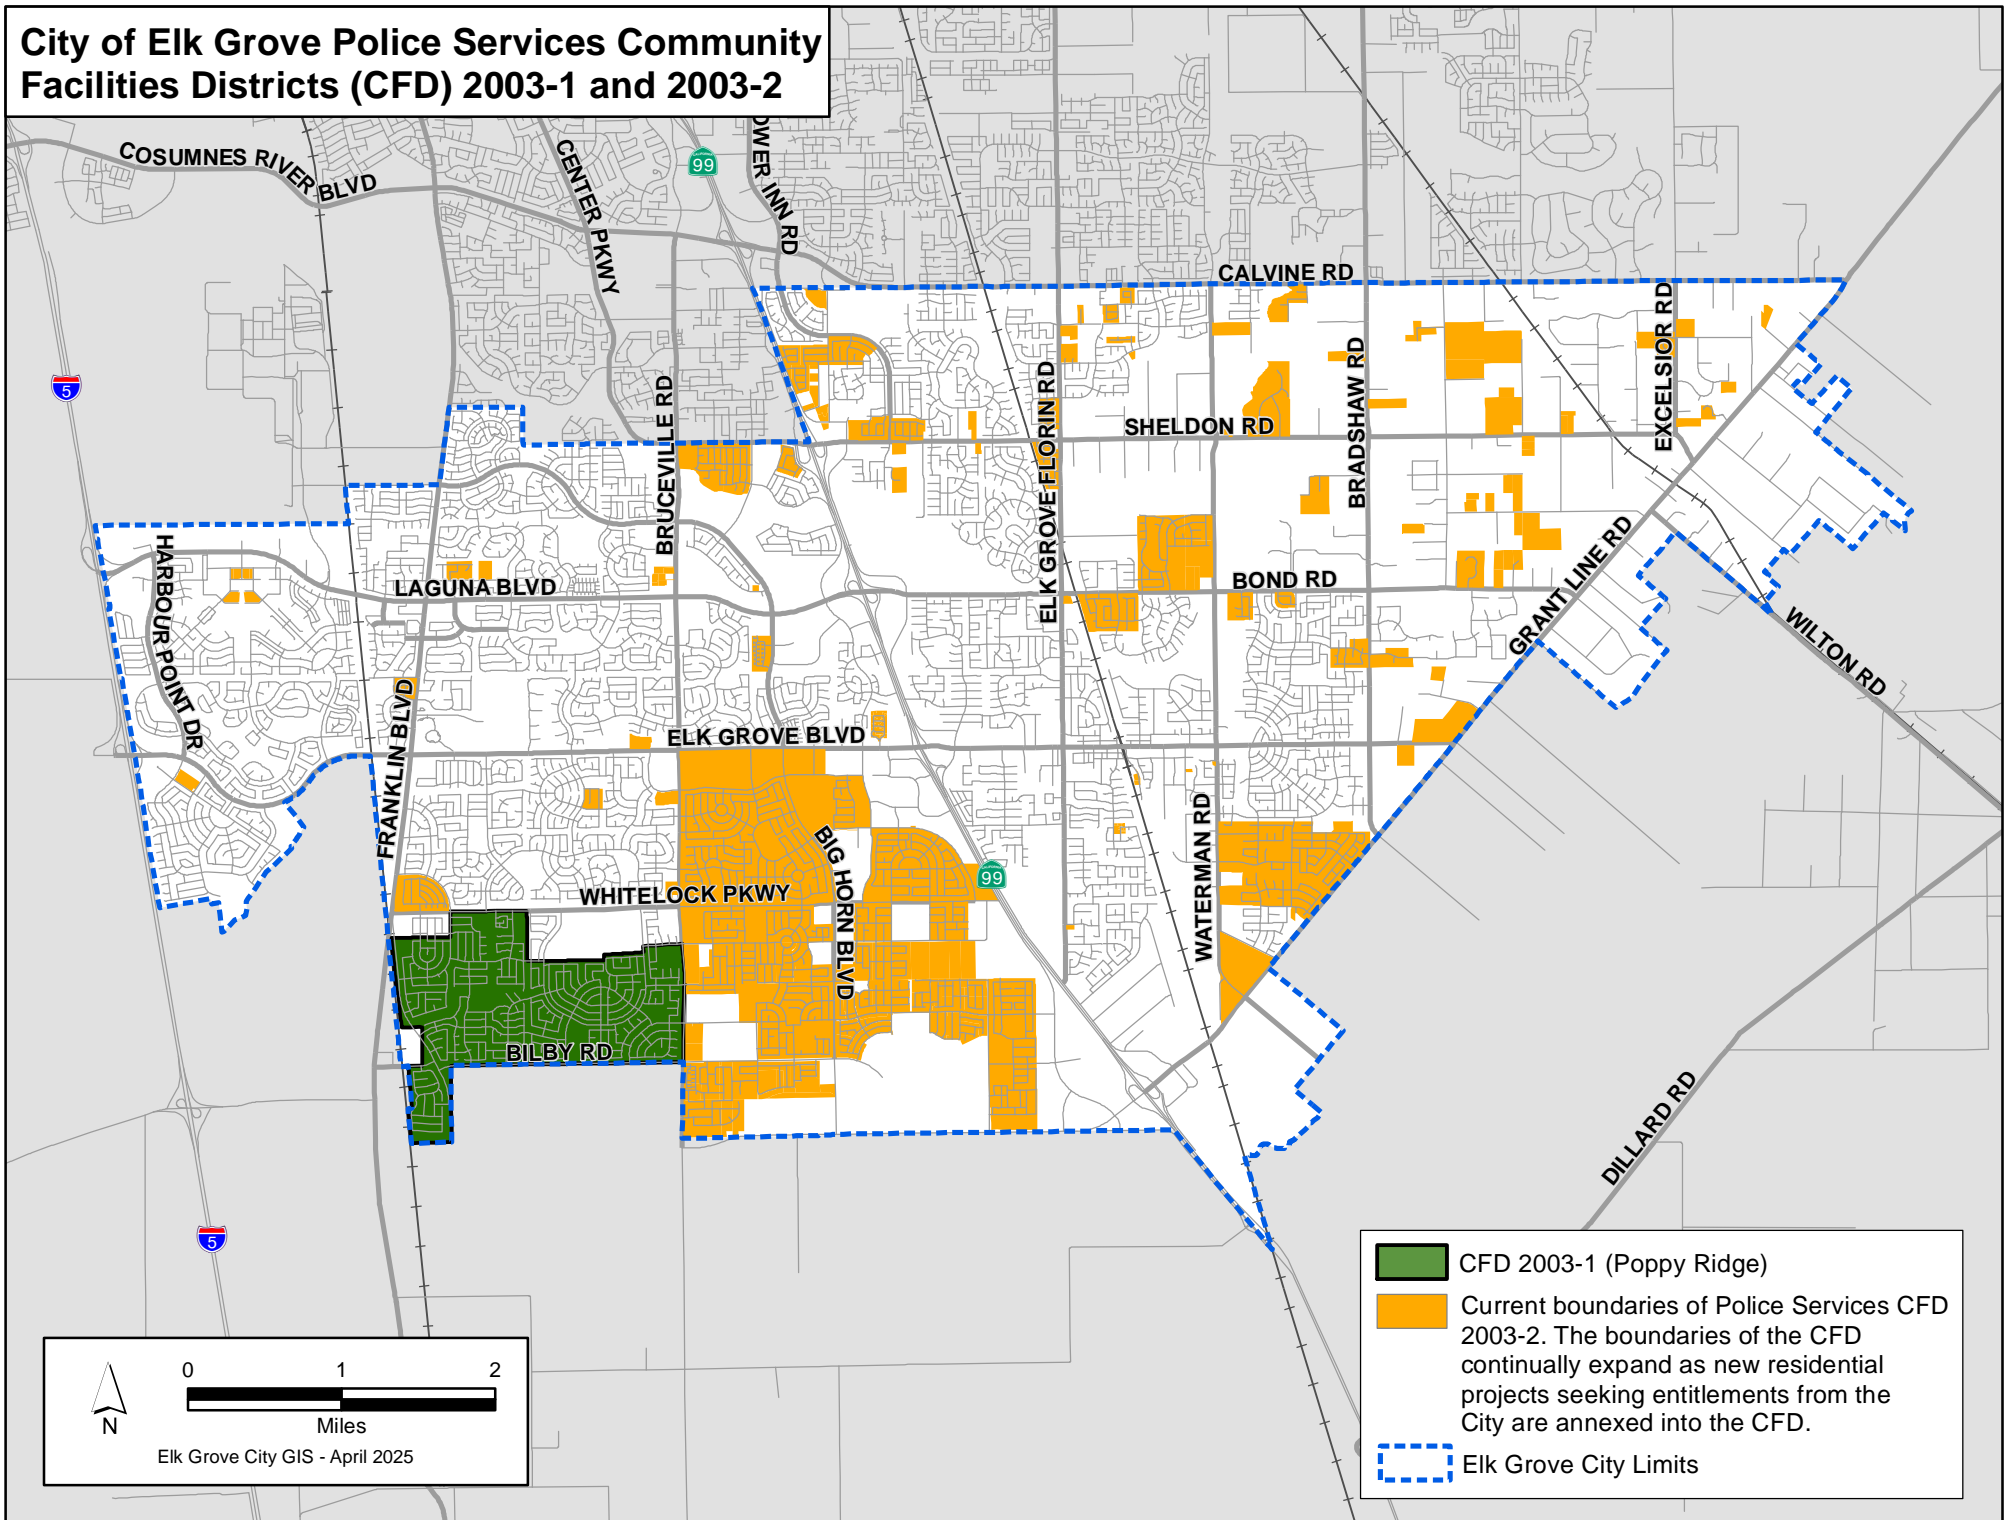

City of Elk Grove Police Services Community Facilities Districts (CFD) 2003-1 and 2003-2

- CFD 2003-1 (Poppy Ridge)
- Current boundaries of Police Services CFD 2003-2. The boundaries of the CFD continually expand as new residential projects seeking entitlements from the City are annexed into the CFD.
- Elk Grove City Limits

0 1 2
Miles
 Elk Grove City GIS - April 2025